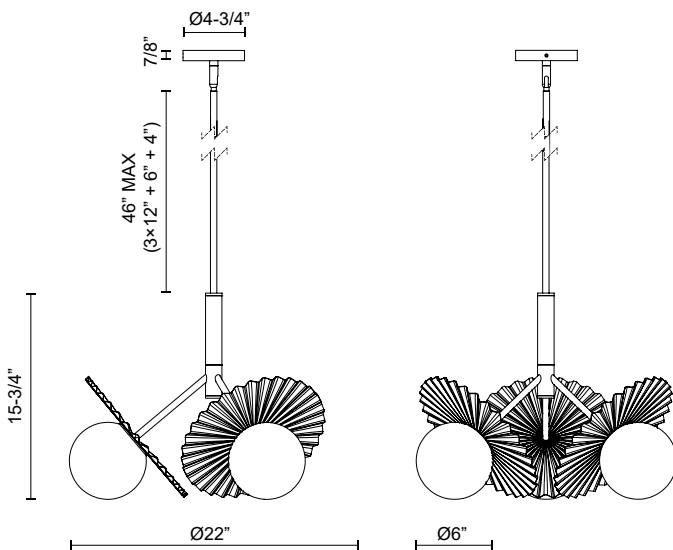

alora mood

P. 1.855.855.8926

CANADA: 19054 28TH Avenue Surrey - BC V3Z 6M3

USA: 3035 E. Lone Mountain Rd - Las Vegas, NV, 89081

PLUME CH501322

FIXTURE DIMENSIONS	D22" x H15-3/4"
GLASS DETAILS	Matte Opal Glass
LAMP TYPE	E26
WATTAGE	3 x 60W
MAX WATTAGE	60W
BULB QTY	3
BULBS INCLUDED	No
VOLTAGE	120V
MATERIAL	Steel
ROD LENGTH	46" Max (3x12" + 1x6" + 1x4")
MINIMUM HANG HEIGHT	24"
SLOPED CEILING ADAPTABLE	Yes, Up to 45 Degrees
LOCATION	Dry
CANOPY DIMENSIONS	D4-3/4" x H7/8"
BRAND	Alora Mood

[D - Diameter, L - Length, W - Width, H - Height, E - Extension]

AVAILABLE FINISHES:

CH501322MBOP
Matte Black/Opal
Glass

CH501322BGOP
Brushed
Gold/Opal Glass

*For complete warranty terms, please visit: www.aloralighting.com/warranty