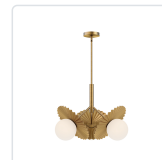

alora mood

P. 1.855.855.8926

CANADA: 19054 28TH Avenue Surrey - BC V3Z 6M3

USA: 3035 E. Lone Mountain Rd - Las Vegas, NV, 89081

PLUME CH501322

FIXTURE DIMENSIONS	D22" x H15-3/4"
GLASS DETAILS	Matte Opal Glass
LAMP TYPE	E26
WATTAGE	3 x 60W
MAX WATTAGE	60W
BULB QTY	3
BULBS INCLUDED	No
VOLTAGE	120V
MATERIAL	Steel
ROD LENGTH	46" Max (3x12" + 1x6" + 1x4")
MINIMUM HANG HEIGHT	24"
SLOPED CEILING ADAPTABLE	Yes, Up to 45 Degrees
LOCATION	Dry
CANOPY DIMENSIONS	D4-3/4" x H7/8"
BRAND	Alora Mood

[D - Diameter, L - Length, W - Width, H - Height, E - Extension]

AVAILABLE FINISHES:

CH501322MBOP
Matte Black/Opal
Glass

CH501322BGOP
Brushed
Gold/Opal Glass

*For complete warranty terms, please visit: www.aloralighting.com/warranty